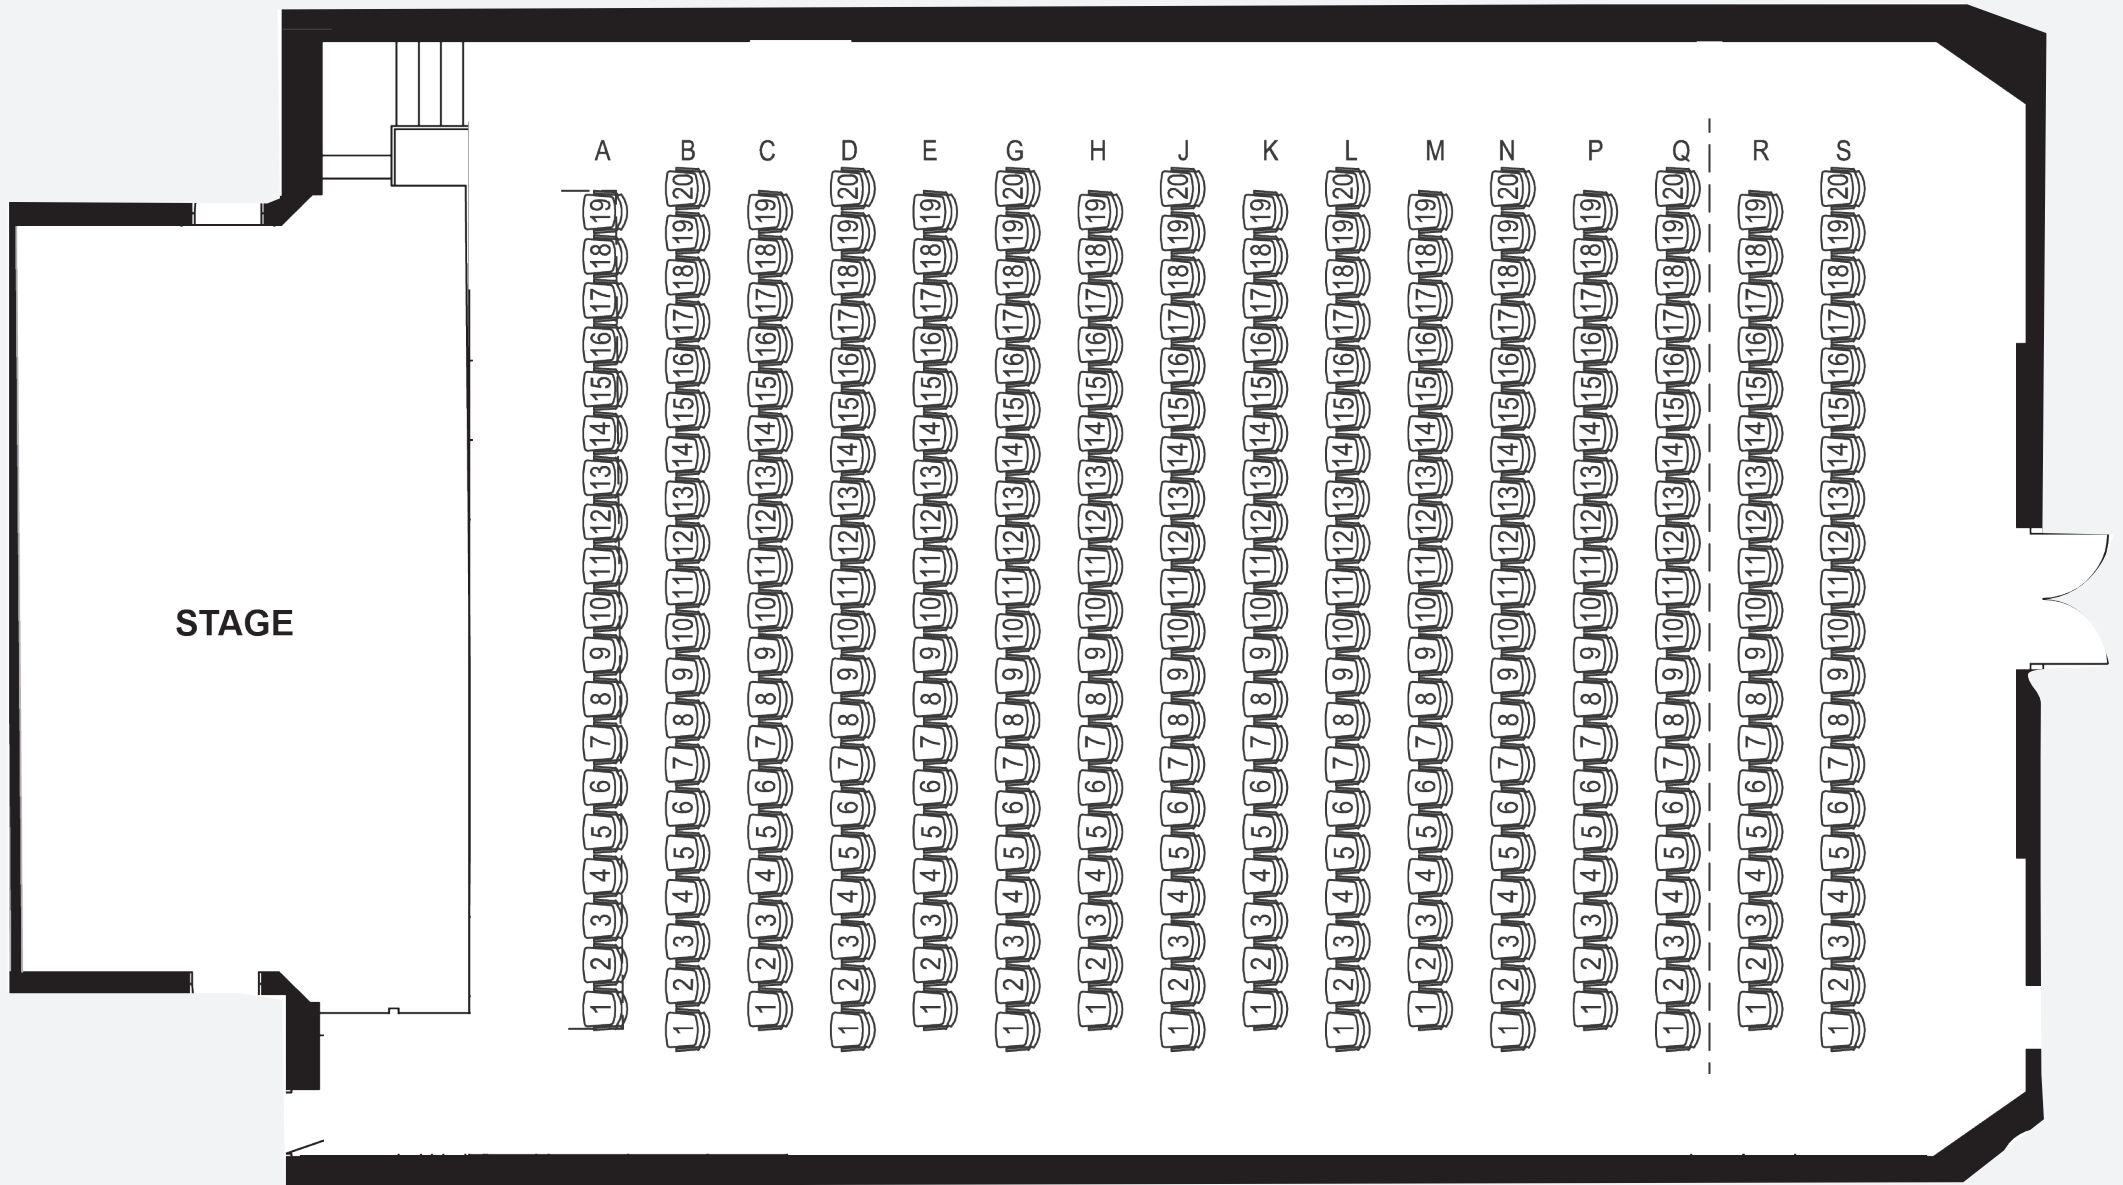

Concert Chamber STALLS

Auckland Town Hall, THE EDGE

* Seating layout is subject to change.

Home of the Aotea Centre, The Civic,
Auckland Town Hall and Aotea Square

Concert Chamber GALLERY

Auckland Town Hall, THE EDGE