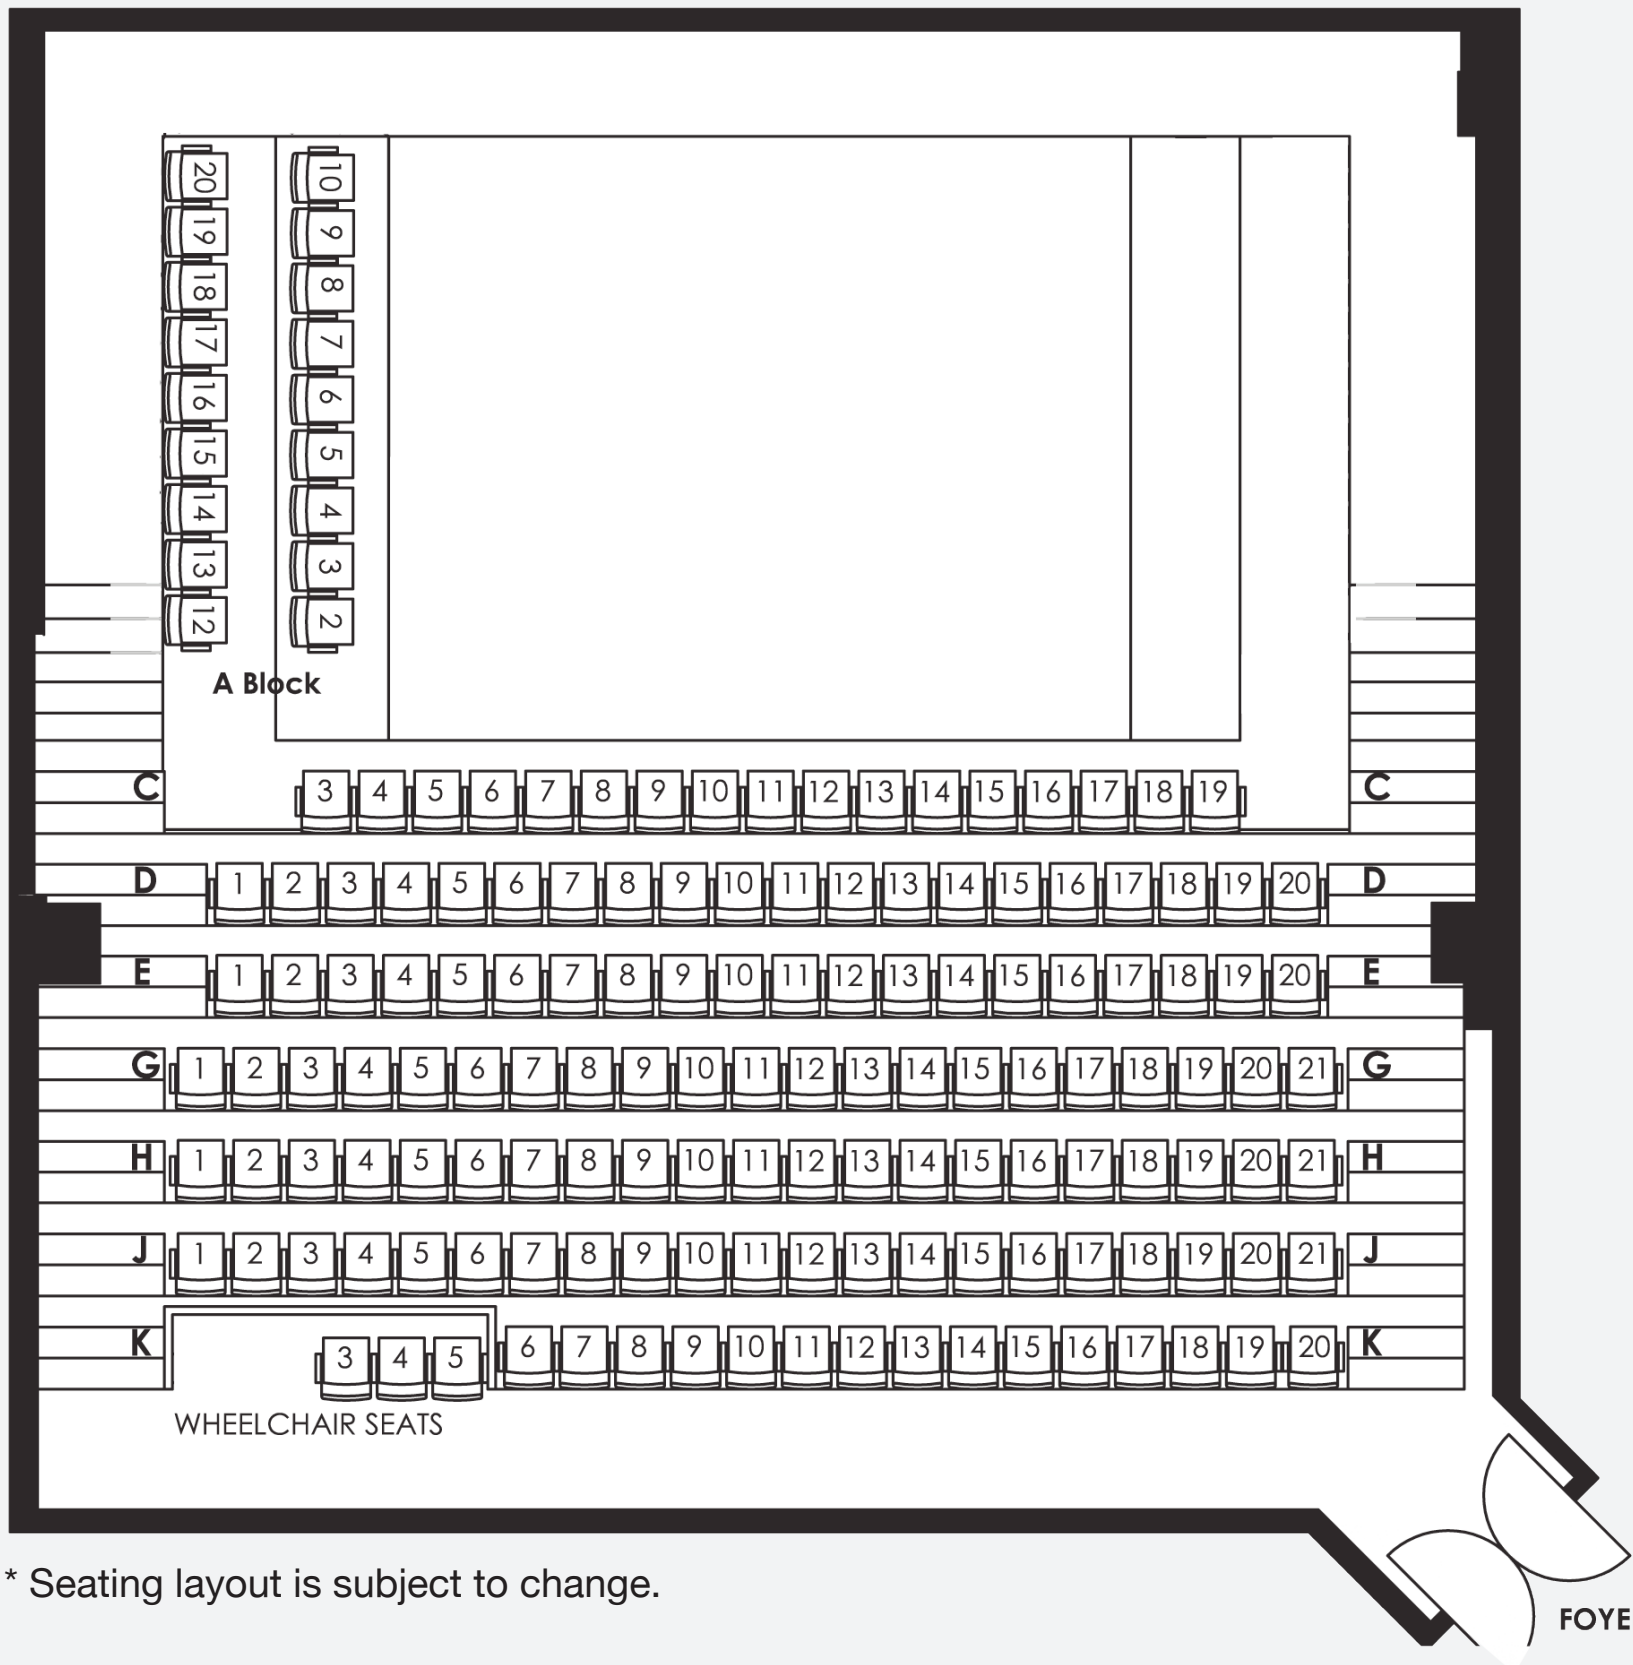

# Herald Theatre

Aotea Centre, THE EDGE

\* Seating layout is subject to change.

Home of the Aotea Centre, The Civic,  
Auckland Town Hall and Aotea Square